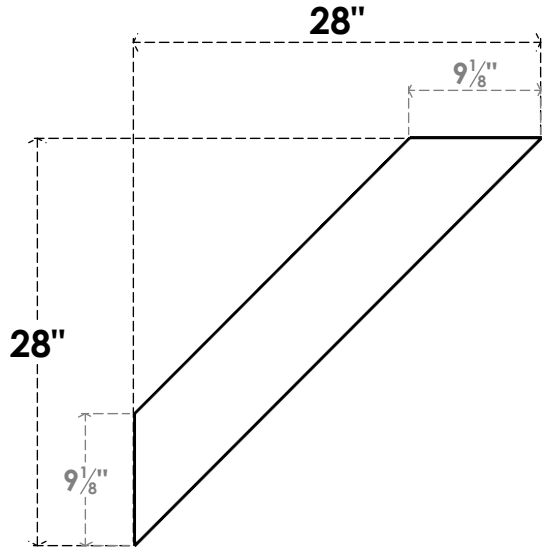

ITEM NUMBER: BRCPC040X28000X28000TRA

4"W X 28"D X 28"H TRADITIONAL ARCHITECTURAL GRADE PVC CLOSED KNEE BRACE

SIDE PROFILE

FRONT PROFILE

ISOMETRIC

EKENA MILLWORK
2300 WEST MAIN ST.
CLARKSVILLE, TX 75426
TOLL FREE: 866-607-0453
WWW.EKENAMILLWORK.COM