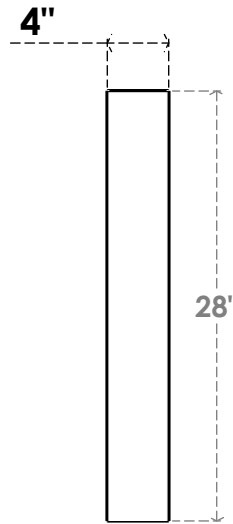

ITEM NUMBER: BRCPC040X28000X28000TRA

4"W X 28"D X 28"H TRADITIONAL ARCHITECTURAL GRADE PVC CLOSED KNEE BRACE

SIDE PROFILE

FRONT PROFILE

ISOMETRIC

EKENA MILLWORK
2300 WEST MAIN ST.
CLARKSVILLE, TX 75426
TOLL FREE: 866-607-0453
WWW.EKENAMILLWORK.COM

NOTES

1. INSTALLATION TO BE COMPLETED IN ACCORDANCE WITH MANUFACTURER'S SPECIFICATIONS.
2. DRAWING MAY NOT BE TO SCALE
3. THIS DRAWING IS INTENDED FOR DESIGN AND PLANNING PURPOSES ONLY.
4. ALL INFORMATION CONTAINED HEREIN WAS CURRENT AT THE TIME OF DEVELOPMENT BUT MUST BE REVIEWED AND APPROVED BY THE PRODUCT MANUFACTURER TO BE CONSIDERED ACCURATE.
5. ARCHITECTURAL GRADE PVC PRODUCTS ARE MADE FROM EXPANDED CELLULAR PVC AND COME NATURALLY WHITE BUT MAY BE PAINTED